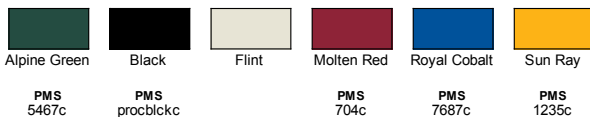

PRODUCT DETAILS

NORTH END

88006 prime

Ash City - North End Adult 3-in-1 Two-Tone Parka

MSRP (A): \$256.98

Features

- UTK 3 temperature range:
 - 30°F to -9°F / -1°C to -23°C
- shell warmth attributes:
 - storm flap with security zippered pocket; inside placket
 - thermal retention shockcord at waist, hem and hood
 - liner warmth attribute
 - thermal retention shockcord at hem
- shell features:
 - zip-off hood
 - reflective piping along yoke
 - adjustable cuffs with tabs
 - EZEM system®

Fabric

- liner jacket LINING: 100% polyester taffeta
- SHELL: 100% nylon 228T taslan, 3.5 oz./yd²/120 gsm
- LINING: 100% polyester mesh in upper body; 100% polyester taffeta

Sizes

- XS - 5XL

Product Specifications

	XS	S	M	L	XL	2XL	3XL	4XL	5XL
BODY WIDTH	22	23.5	25.5	27.5	29.5	31.5	33.5	35.5	37.5
FULL BODY LENGTH	31.5	32	32.5	33	33.5	34	34.5	35	35.5
SLEEVE LENGTH	35.5	36	37	38	39	40	41	41.75	42.5

Size Chart

	XS	S	M	L	XL	2XL	3XL	4XL	5XL
CHEST	32-34	35-38	39-41	42-45	46-49	50-52	53-56	57-60	61-64

6 Available Colors

BACK VIEW

SIDE VIEW